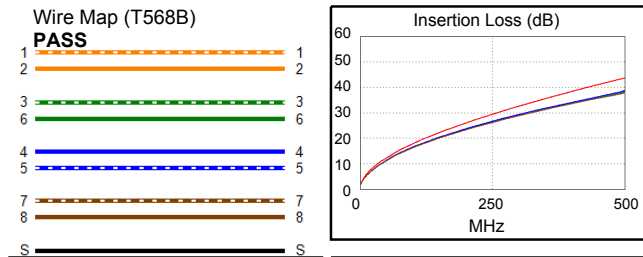

### Cable ID: CAT6A 23AWG U/UTP

Test Limit: TIA Cat 6A Perm. Link  
 Limits Version: V7.5  
 Date / Time: 07/14/2023 17:12:22  
**Headroom 7.9 dB (NEXT 3,6-4,5)**  
 Cable Type: Cat 6A U/UTP  
 NVP: 68.2%

### Test Summary: PASS

Remote: Versiv  
 S/N: 2052893  
 Software Version: V6.5 Build 5  
 Calibration Date: 05/13/2021  
 Adapter: DSX-8000R (DSX-PLA804)  
 S/N: 4603092

Length (ft), Limit 295	[Pair 4,5]	254
Prop. Delay (ns), Limit 498	[Pair 3,6]	387
Delay Skew (ns), Limit 44	[Pair 3,6]	8
Resistance (ohms)	[Pair 3,6]	13.41
Insertion Loss Margin (dB)	[Pair 4,5]	5.1
Frequency (MHz)	[Pair 4,5]	500.0
Limit (dB)	[Pair 4,5]	43.8